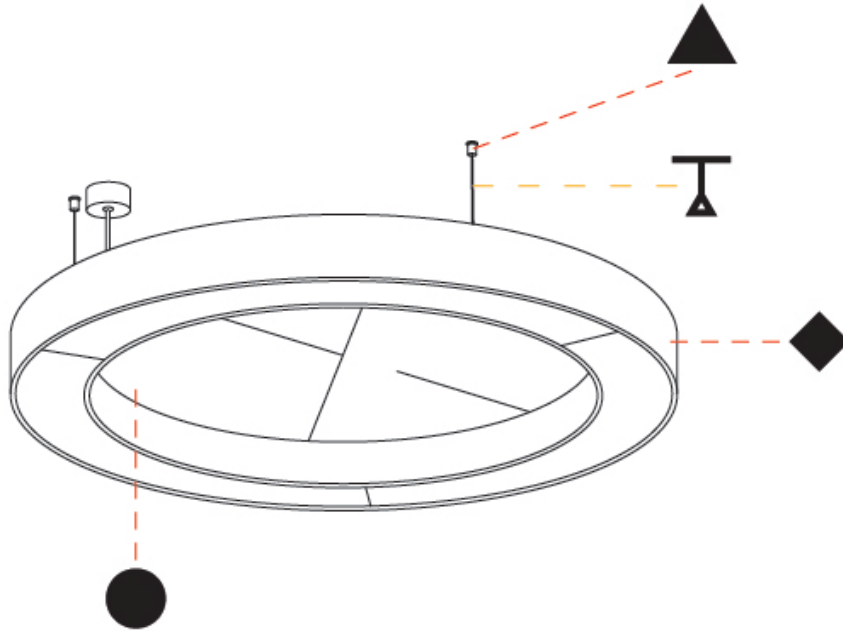

GLORIOUS ACOUSTIC SUSPENSION

A300725-

PROJECT

TYPE

SPECIFIER

QUANTITY

DATE

A