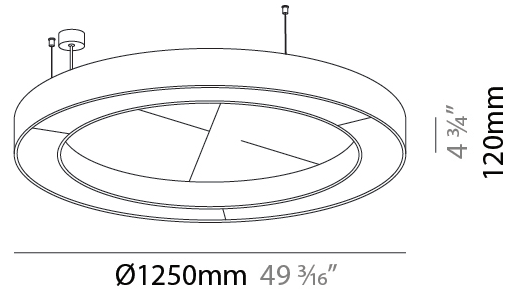

GENERAL

Series: Glorious Acoustic
Brand: Prolicht
Division: Architectural
Mounting Type: Suspension
Mounting Location: Ceiling
Subcategory: Acoustic

PHYSICAL

Shape: Round
Diameter (mm): 1250
Diameter (in): 49 ³/₁₆
Width (mm): 120
Width (in): 4 ³/₄
Light Distribution: Direct
Diffuser: PMMA - Opal / Micro-Prism
Fixture Finish: SSR / BKV / CWI / CRY / HAB / UFT / ITA / RUA / FTG / MYG / LOD / PUS / FRO / FUP / KIA / POP / BLS / SPG / MEY / GOH / GUM / CHC / COM / ABZ / JAG / OBR / MOS / ROR
Accent Finish: ANC / ASH / BNA / BTC / BZE / CEL / EGG / EVG / FOG / FOS / FST / FUA / IRI / IRO / KHA / LIC / LIM / MER / MSN / MUS / ONX / PEA / PLU / POL / PPY / RAY / ROY / RST / STE / SWD / TAN / TAU
Fixture Material: Aluminum
Cable Details: 2 000mm / 78 3/4" or 6 000mm / 236 1/4" Transparent Cable

ELECTRICAL

Lamp Type: LED (Zhaga Standard)
Input Wattage (W): 58.7
Total Output Wattage (W): 53.7
Dimming: Non-Dimmable
Driver Included: Yes
Driver Location: Integrated
Driver Type: Constant Current - Universal
Driver Class: Class 2
Input Voltage (V): 120 - 277

LED

Color Temperature (°K): 2700 / 3000 / 3500 / 4000
Max. Delivered Lumen (lm): 4979 / 5153 / 6051 / 5239
Nominal Lumen (lm): 7660 / 7928 / 9309 / 8060
CRI: >90 CRI
Lamp Life (hrs): 50000

OPTICAL

RATINGS AND CERTIFICATIONS

Certified By: CSA Certified to UL and CSA Standards
IP rating: IP20