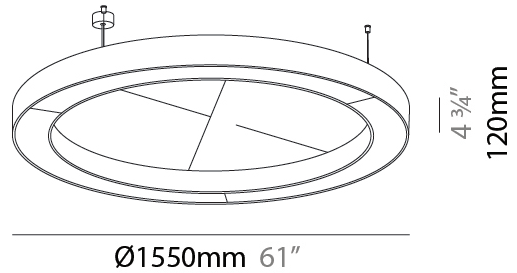

GENERAL

Series: Glorious Acoustic
Brand: Prolicht
Division: Architectural
Mounting Type: Suspension
Mounting Location: Ceiling
Subcategory: Acoustic

PHYSICAL

Shape: Round
Diameter (mm): 1550
Diameter (in): 61
Width (mm): 120
Width (in): 4 ¾
Light Distribution: Direct
Diffuser: PMMA - Opal / Micro-Prism
Fixture Finish: SSR / BKV / CWI / CRY / HAB / UFT / ITA / RUA / FTG / MYG / LOD / PUS / FRO / FUP / KIA / POP / BLS / SPG / MEY / GOH / GUM / CHC / COM / ABZ / JAG / OBR / MOS / ROR
Accent Finish: ANC / ASH / BNA / BTC / BZE / CEL / EGG / EVG / FOG / FOS / FST / FUA / IRI / IRO / KHA / LIC / LIM / MER / MSN / MUS / ONX / PEA / PLU / POL / PPY / RAY / ROY / RST / STE / SWD / TAN / TAU
Fixture Material: Aluminum
Cable Details: 2 000mm / 78 3/4" or 6 000mm / 236 1/4" Transparent Cable

ELECTRICAL

Lamp Type: LED (Zhaga Standard)
Input Wattage (W): 73.4
Total Output Wattage (W): 66.3
Dimming: Non-Dimmable
Driver Included: Yes
Driver Location: Integrated
Driver Type: Constant Current - Universal
Driver Class: Class 2
Input Voltage (V): 120 - 277

LED

Color Temperature (°K): 2700 / 3000 / 3500 / 4000
Max. Delivered Lumen (lm): 6224 / 6442 / 7564 / 6549
Nominal Lumen (lm): 9575 / 9910 / 11636 / 10075
CRI: >90 CRI
Lamp Life (hrs): 50000

OPTICAL

RATINGS AND CERTIFICATIONS

Certified By: CSA Certified to UL and CSA Standards
IP rating: IP20