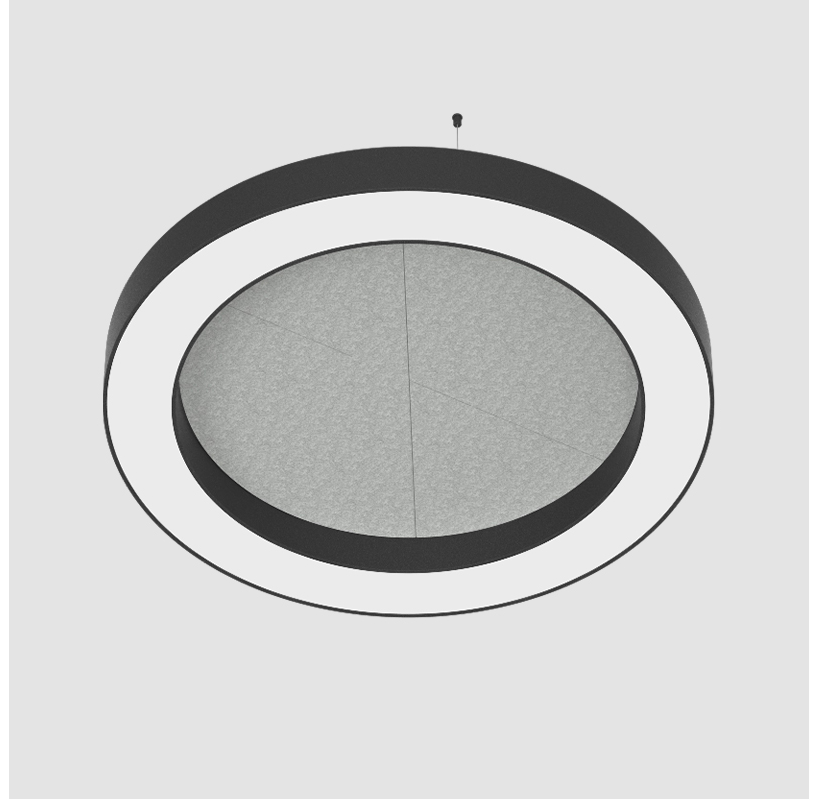

GENERAL

Series: Glorious Acoustic
Brand: Prolicht
Division: Architectural
Mounting Type: Suspension
Mounting Location: Ceiling
Subcategory: Acoustic

PHYSICAL

Shape: Round
Diameter (mm): 1250
Diameter (in): 49 ³/₁₆
Width (mm): 120
Width (in): 4 ³/₄
Light Distribution: Direct
Diffuser: PMMA - Opal / Micro-Prism
Fixture Finish: SSR / BKV / CWI / CRY / HAB / UFT / ITA / RUA / FTG / MYG / LOD / PUS / FRO / FUP / KIA / POP / BLS / SPG / MEY / GOH / GUM / CHC / COM / ABZ / JAG / OBR / MOS / ROR
Accent Finish: ANC / ASH / BNA / BTC / BZE / CEL / EGG / EVG / FOG / FOS / FST / FUA / IRI / IRO / KHA / LIC / LIM / MER / MSN / MUS / ONX / PEA / PLU / POL / PPY / RAY / ROY / RST / STE / SWD / TAN / TAU
Fixture Material: Aluminum
Cable Details: 2 000mm / 78 3/4" or 6 000mm / 236 1/4" Transparent Cable

ELECTRICAL

Lamp Type: LED (Zhaga Standard)
Input Wattage (W): 58.7
Total Output Wattage (W): 53.7
Dimming: Non-Dimmable
Driver Included: Yes
Driver Location: Integrated
Driver Type: Constant Current - Universal
Driver Class: Class 2
Input Voltage (V): 120 - 277

LED

Color Temperature (°K): 2700 / 3000 / 3500 / 4000
Max. Delivered Lumen (lm): 4979 / 5153 / 6051 / 5239
Nominal Lumen (lm): 7660 / 7928 / 9309 / 8060
CRI: >90 CRI
Lamp Life (hrs): 50000

OPTICAL

RATINGS AND CERTIFICATIONS

Certified By: CSA Certified to UL and CSA Standards
IP rating: IP20